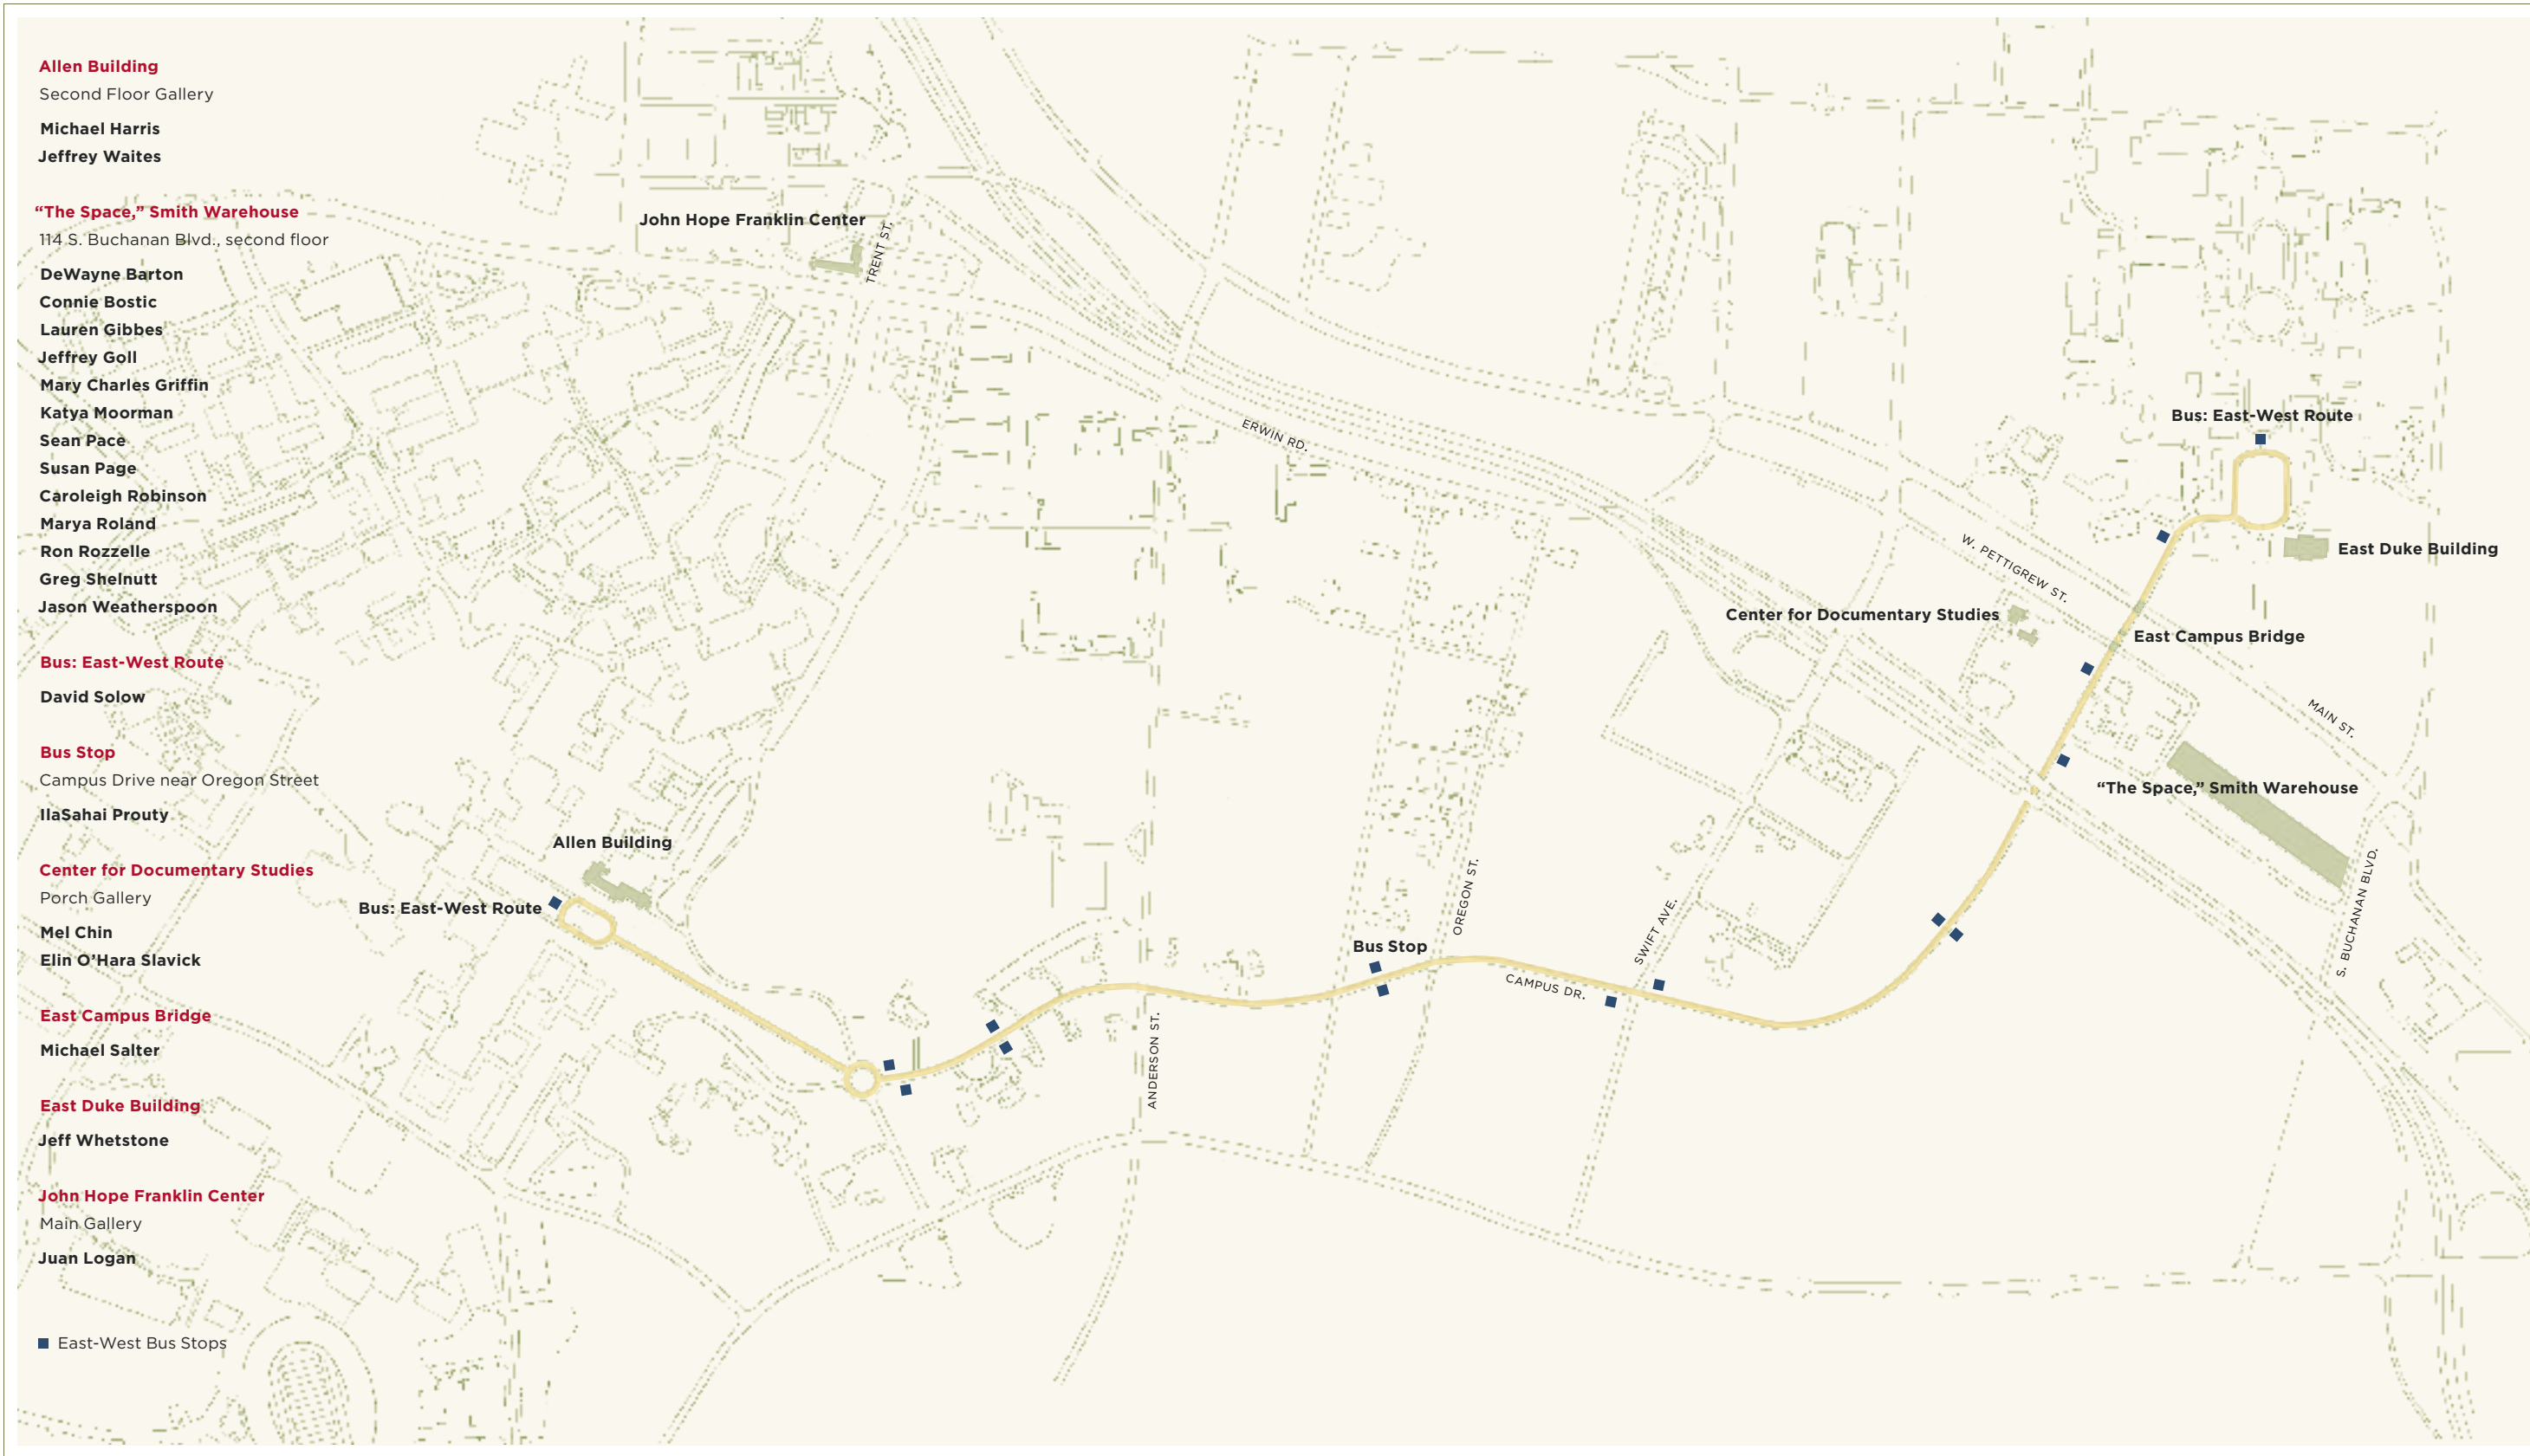

Bus Stop
Campus Drive near Oregon Street
IlaSahai Prouty

Center for Documentary Studies
Porch Gallery
Mel Chin
Elin O'Hara Slavick

East Campus Bridge
Michael Salter

East Duke Building
Jeff Whetstone

John Hope Franklin Center
Main Gallery
Juan Logan

■ East-West Bus Stops

ROAD IN SIGHT

CONTEMPORARY ART IN NORTH CAROLINA CURATED BY LAUREN MILLER AND JESSICA WEST

APRIL 13–MAY 15, 2005 DUKE UNIVERSITY DURHAM, NC

DeWayne Barton
Connie Bostic
Mel Chin
Lauren Gibbes
Jeffrey Goll
Mary Charles Griffin
Michael Harris
Juan Logan
Katya Moorman
Sean Pace
Susan Page
IlaSahai Prouty
Caroleigh Robinson
Marya Roland
Ron Rozzelle
Michael Salter
Greg Shelnett
Elin O'Hara Slavick
David Solow
Jeffrey Waites
Jason Weatherspoon
Jeff Whetstone

“The Space” at Smith Warehouse

Center for Documentary Studies

East-West Bus Route

East Campus Bridge

Campus Drive at Oregon Street

Allen Building

John Hope Franklin Center

GALLERY HOURS

Center for Documentary Studies

East-West Bus Route

East Campus Bridge

Campus Drive at Oregon Street

Allen Building

John Hope Franklin Center

GALLERY HOURS

“The Space” at Smith Warehouse