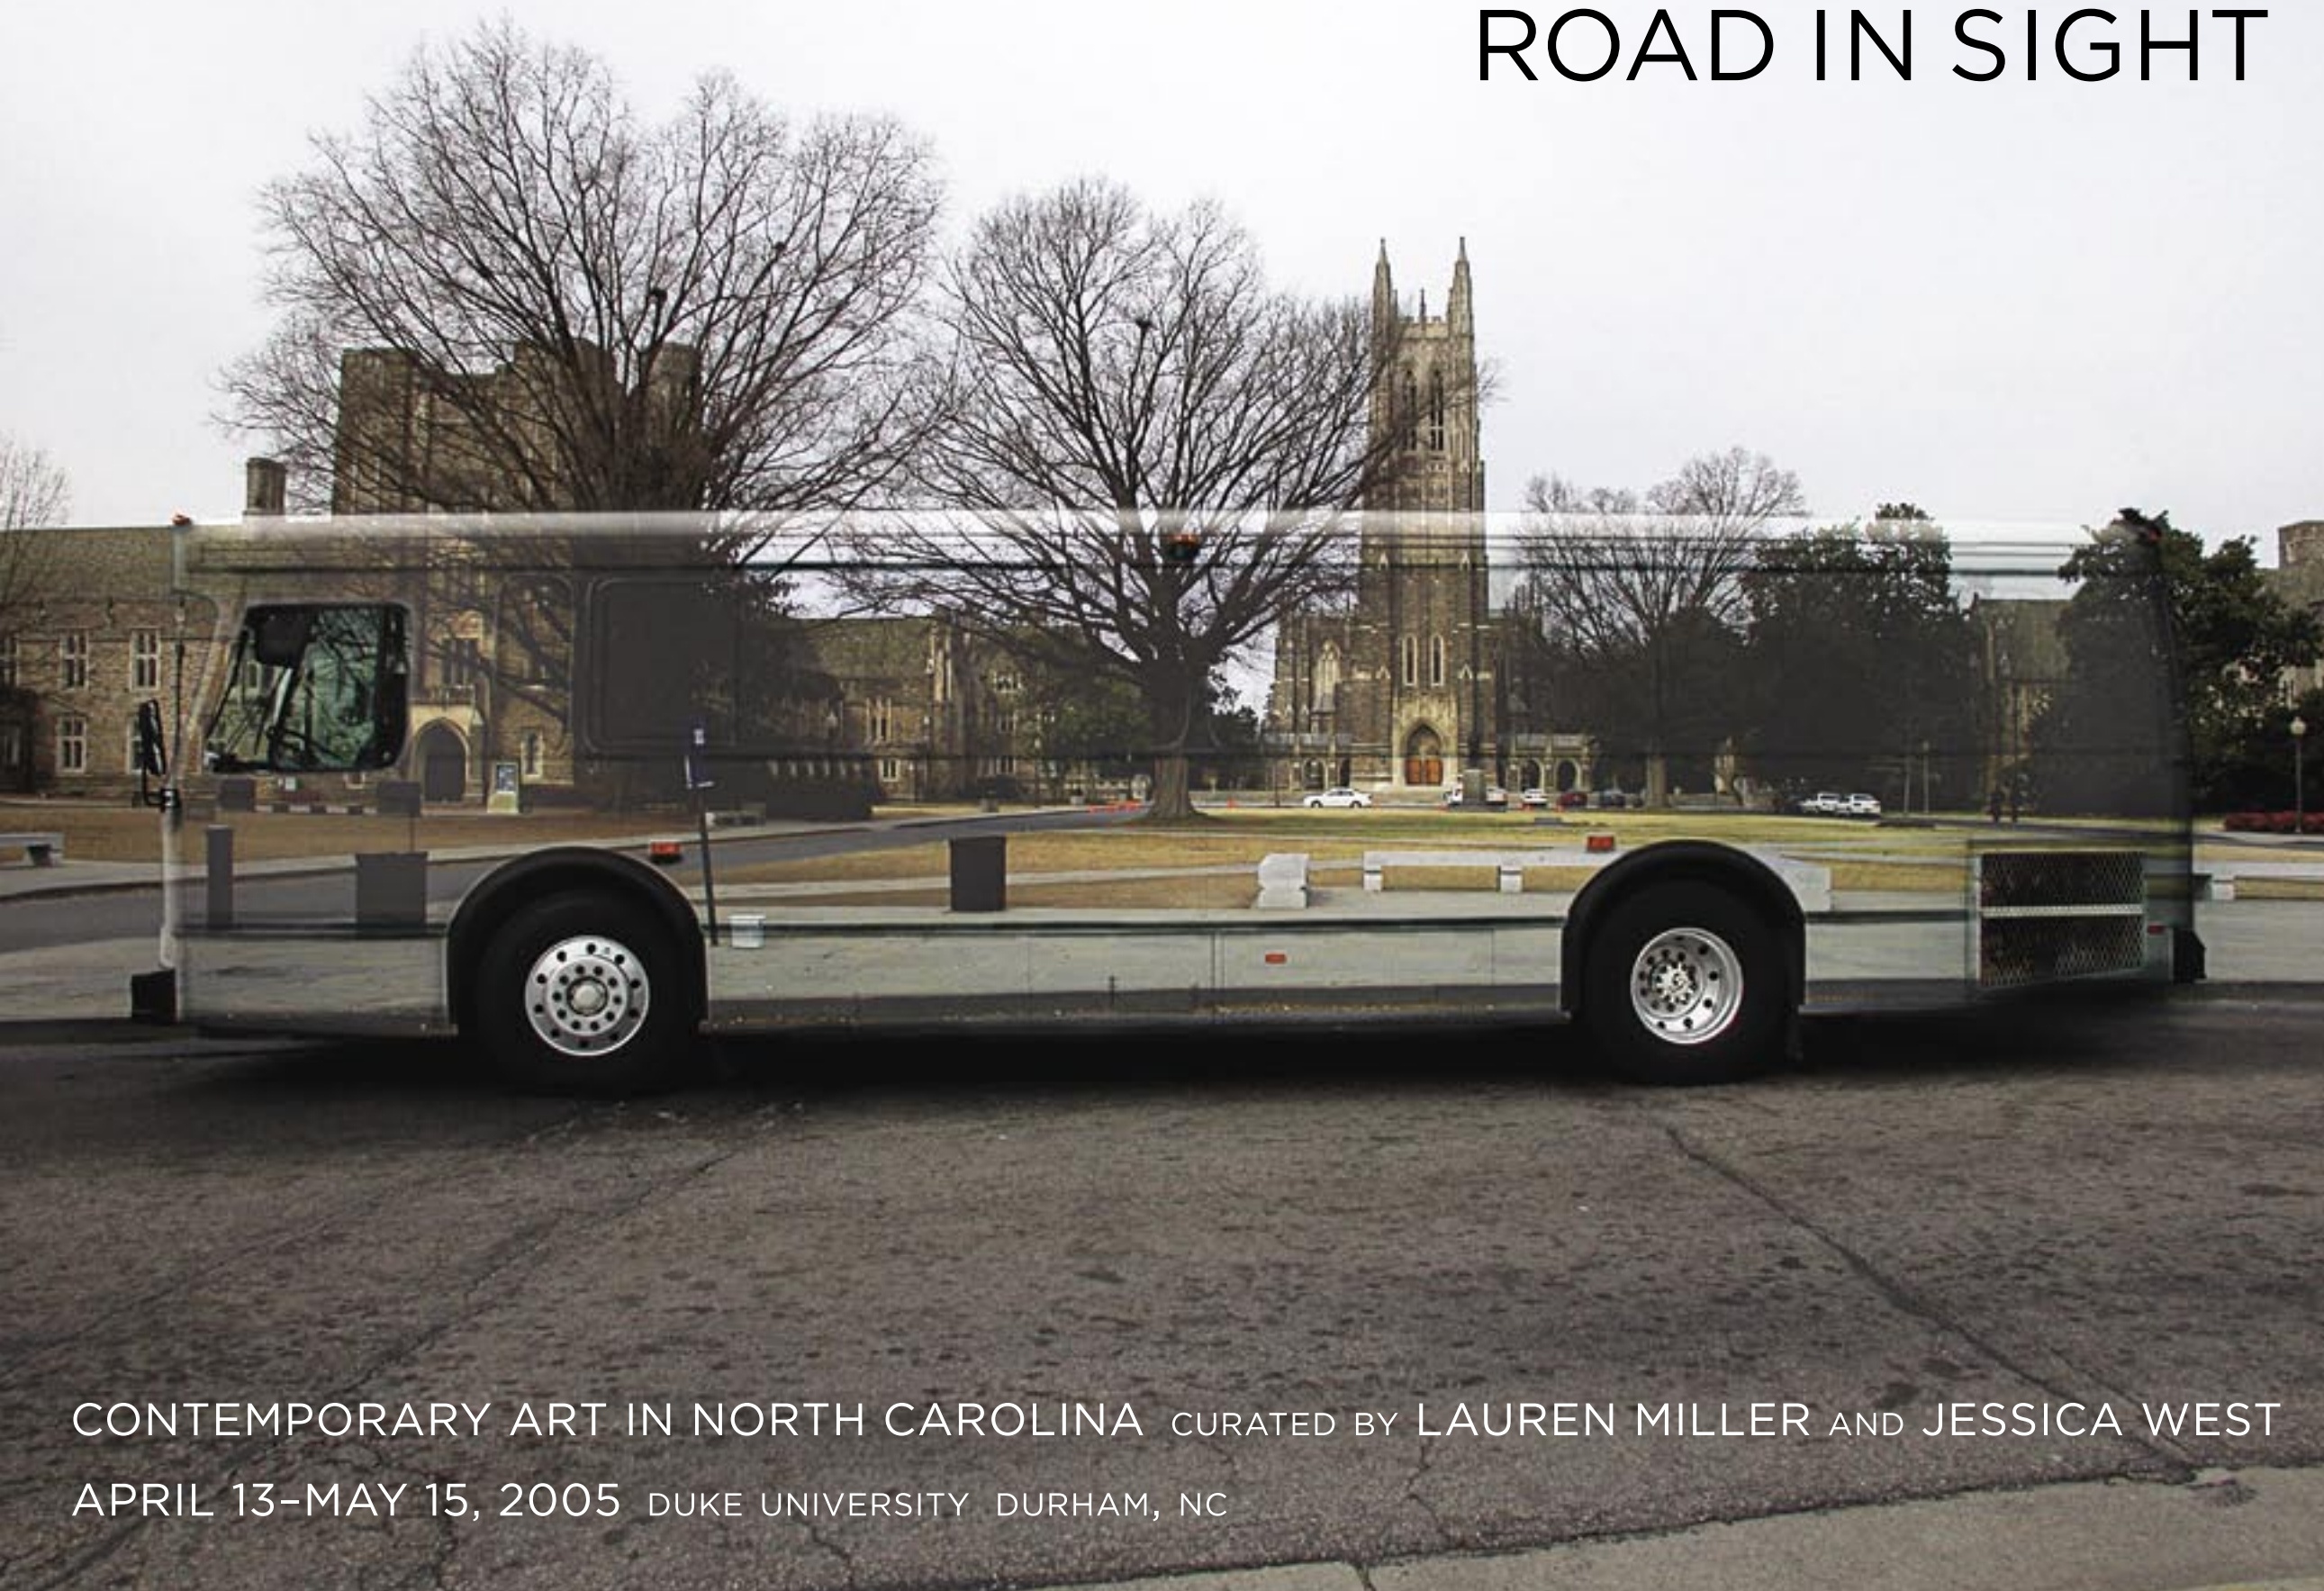

ADVISOR: KRISTINE STILES DESIGNER: MOLLY RENDA BASE MAP BY DUKE UNIVERSITY PARKING AND TRANSPORTATION SERVICES

Allen Building
Second Floor Gallery
Michael Harris
Jeffrey Waites

"The Space," Smith Warehouse
114 S. Buchanan Blvd., second floor

DeWayne Barton
Connie Bostic
Lauren Gibbes
Jeffrey Goll
Mary Charles Griffin
Katya Moorman
Sean Pace
Susan Page
Caroleigh Robinson
Marya Roland
Ron Rozzelle
Greg Shelnett
Jason Weatherspoon

Bus: East-West Route
David Solow

Bus Stop
Campus Drive near Oregon Street
IlaSahai Prouty

Center for Documentary Studies
Porch Gallery
Mel Chin
Elin O'Hara Slavick

East Campus Bridge
Michael Salter

East Duke Building
Jeff Whetstone

John Hope Franklin Center
Main Gallery
Juan Logan

■ East-West Bus Stops

ROAD IN SIGHT

CONTEMPORARY ART IN NORTH CAROLINA CURATED BY LAUREN MILLER AND JESSICA WEST

APRIL 13–MAY 15, 2005 DUKE UNIVERSITY DURHAM, NC

DeWayne Barton
Connie Bostic
Mel Chin
Lauren Gibbes
Jeffrey Goll
Mary Charles Griffin
Michael Harris
Juan Logan
Katya Moorman
Sean Pace
Susan Page
IlaSahai Prouty
Caroleigh Robinson
Marya Roland
Ron Rozzelle
Michael Salter
Greg Shelnett
Elin O'Hara Slavick
David Solow
Jeffrey Waites
Jason Weatherspoon
Jeff Whetstone